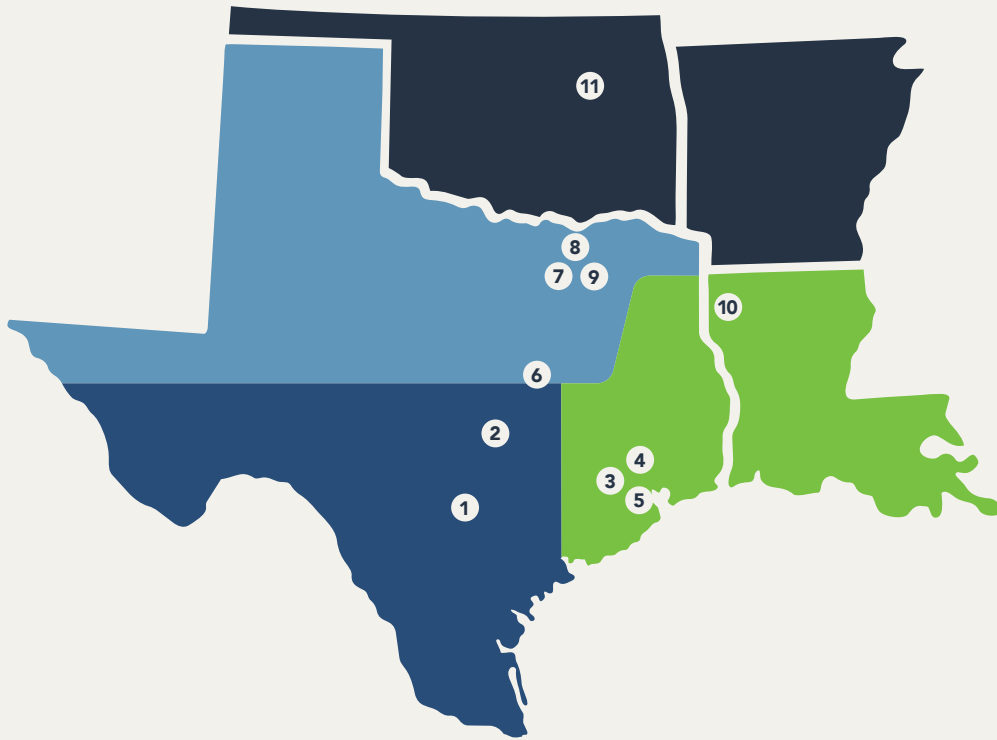

1

JOE PIDANIY

Territory Manager
Central & South Texas
joe.pidaniy@gotoalliancepartners.com
(512) 940-5143

2

LEAH GRACE

Marketing Manager
leah.grace@gotoalliancepartners.com
(832) 508-9073

3

DAVID DAY

Principal & Territory Manager
Southeast & East Texas and Louisiana
david.day@gotoalliancepartners.com
(713) 545-7294

4

DENNIS TUEL

Territory Manager
Houston, Texas
dennis.tuel@gotoalliancepartners.com
(936) 232-2212

5

TONY CAVAZOS

Territory Manager
Houston, Texas
tony.cavazos@gotoalliancepartners.com
(832) 343-3079

6

PAT SAVARESE

Principal & Territory Manager
Central Texas and West Texas
pat.savarese@gotoalliancepartners.com
(512) 567-3728

7

SHEA VANCE

Territory Manager
North Texas
shea.vance@gotoalliancepartners.com
(513) 760-2131

8

JOE SAVARESE

Inside Sales Manager
joe.savarese@gotoalliancepartners.com
(214) 517-8913

9

DAVID SCHWARTZ

Territory Manager
North Texas
david.schwartz@gotoalliancepartners.com
(214) 704-1764

10

GREG DUNHAM

Sales Specialist
greg.dunham@gotoalliancepartners.com
(318) 453-1001

11

SHANE CAUSEY

Territory Manager
Arkansas and Oklahoma
shane.causey@gotoalliancepartners.com
(682) 371-9690